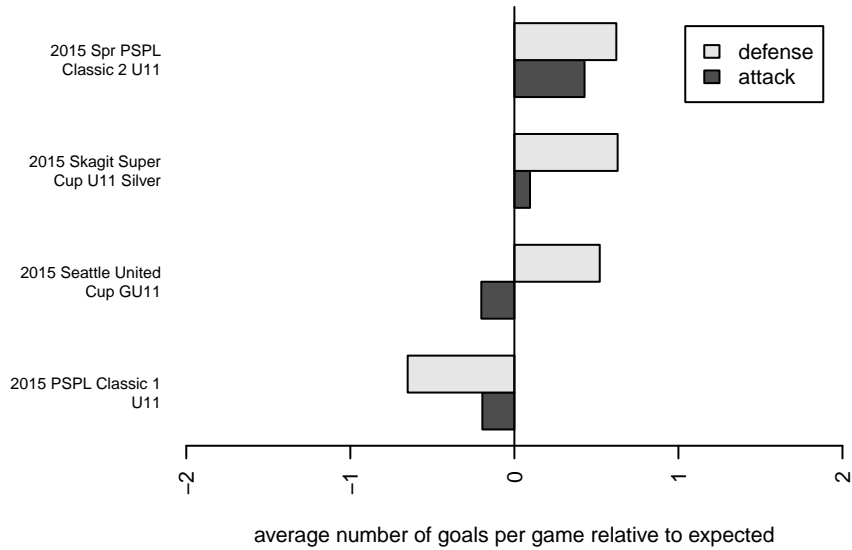

Performance relative to 13 month average