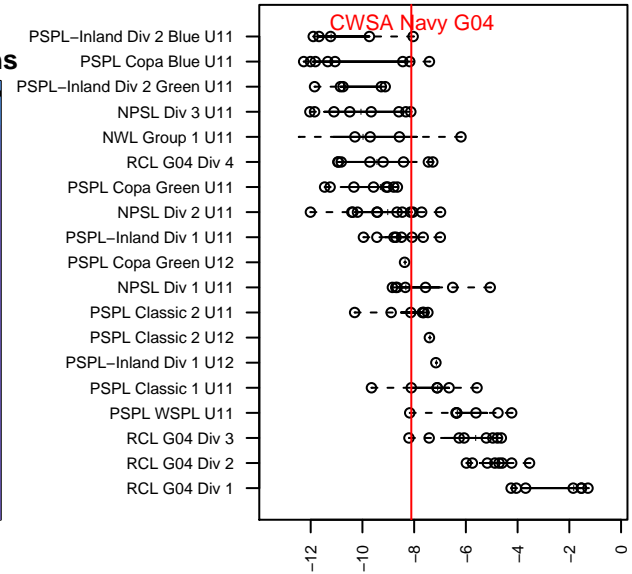

**attack and defense rating
relative to others at age
and all opponents in last 13 months**