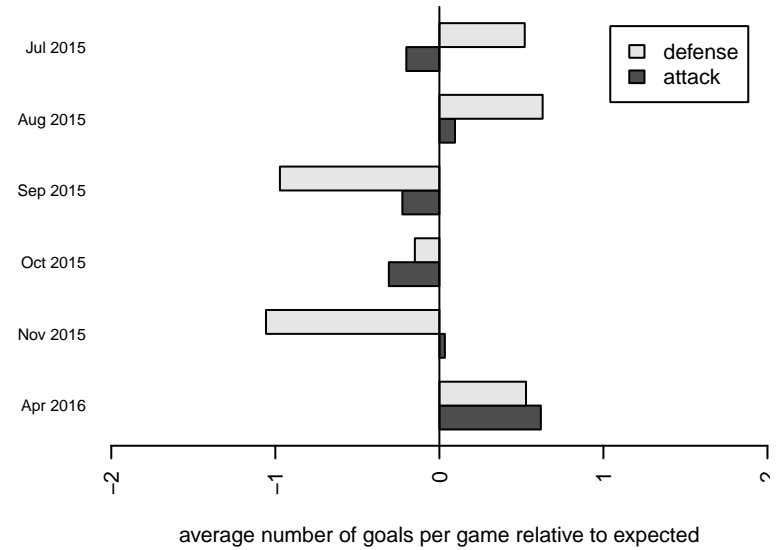

Performance relative to 13 month average