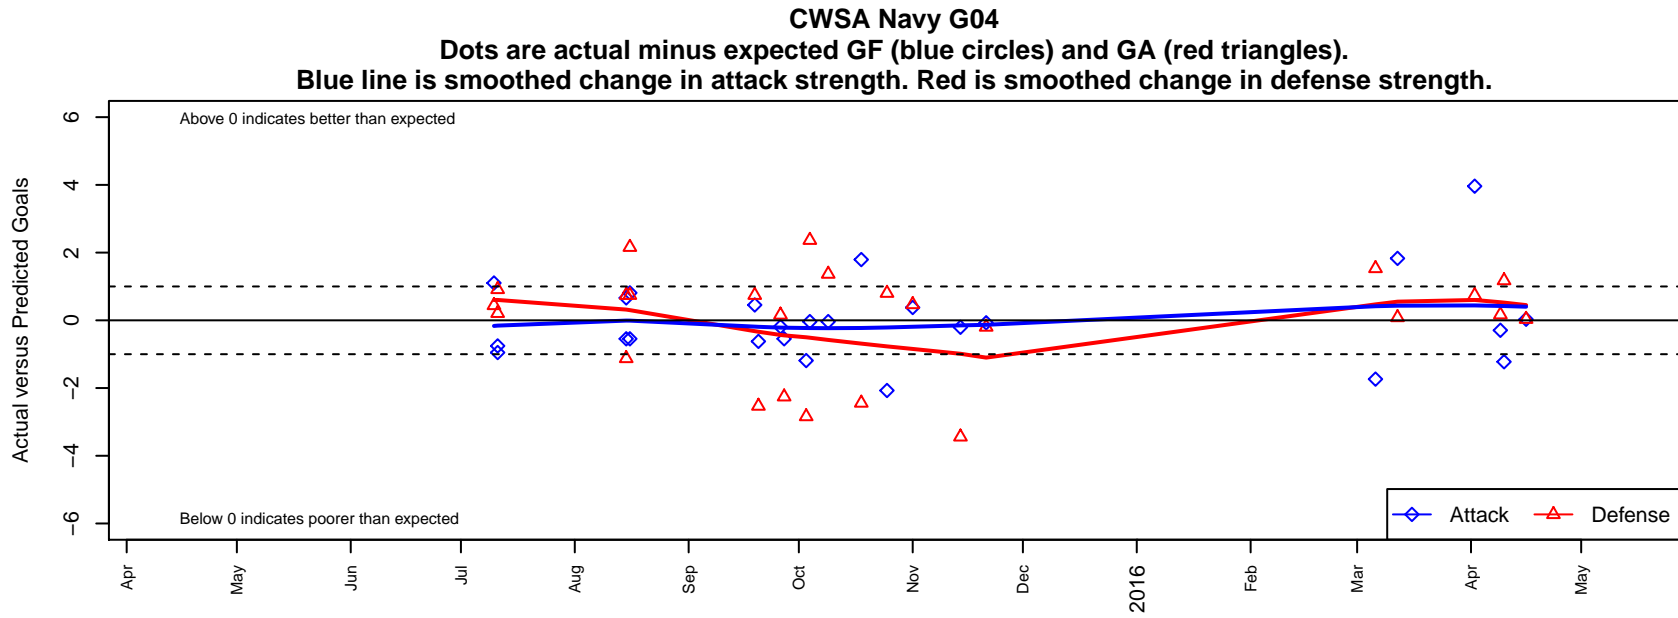

CWSA Navy G04

Central Washington Soccer Academy
 Yakima, WA
 G04 total strength=312
 attack=0.21 defense=0.16
 fall league = PSPL Classic 1 U11
 spr league = Spr PSPL Classic 2 U11
 notes= Jasso 2015

alt names used:
 CWSA Jasso
 CWSA Jasso
 CWSA JASSO
 CWSA Jasso

Venues played:
 2015 Seattle United Cup GU11
 2015 Skagit Super Cup U11 Silver
 2015 PSPL Classic 1 U11
 2015 Spr PSPL Classic 2 U11

**attack and defense variance (black dot)
relative to other teams
and top 10 in region**