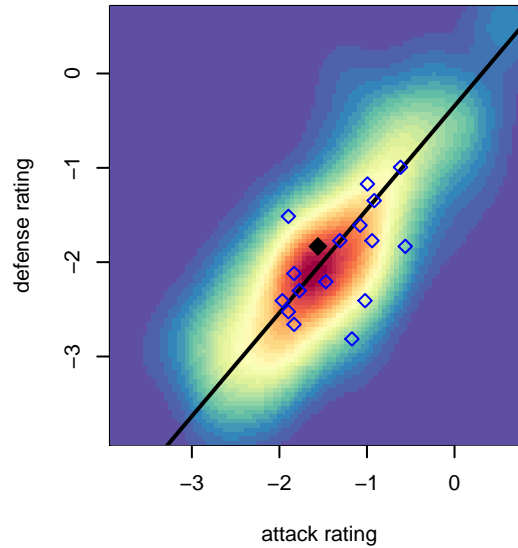

**attack and defense rating
relative to others at age
and all opponents in last 13 months**