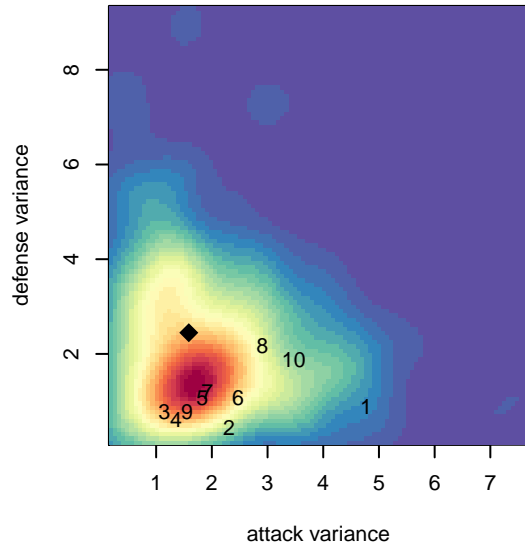

CWSA Navy G04

Central Washington Soccer Academy
 Yakima, WA
 G04 total strength=312
 attack=0.21 defense=0.16
 fall league = PSPL Classic 1 U11
 spr league = Spr PSPL Classic 2 U11
 notes= Jasso 2015

alt names used:
 CWSA Jasso
 CWSA Jasso
 CWSA JASSO
 CWSA Jasso

Venues played:
 2015 Seattle United Cup GU11
 2015 Skagit Super Cup U11 Silver
 2015 PSPL Classic 1 U11
 2015 Spr PSPL Classic 2 U11

**attack and defense variance (black dot)
relative to other teams
and top 10 in region**